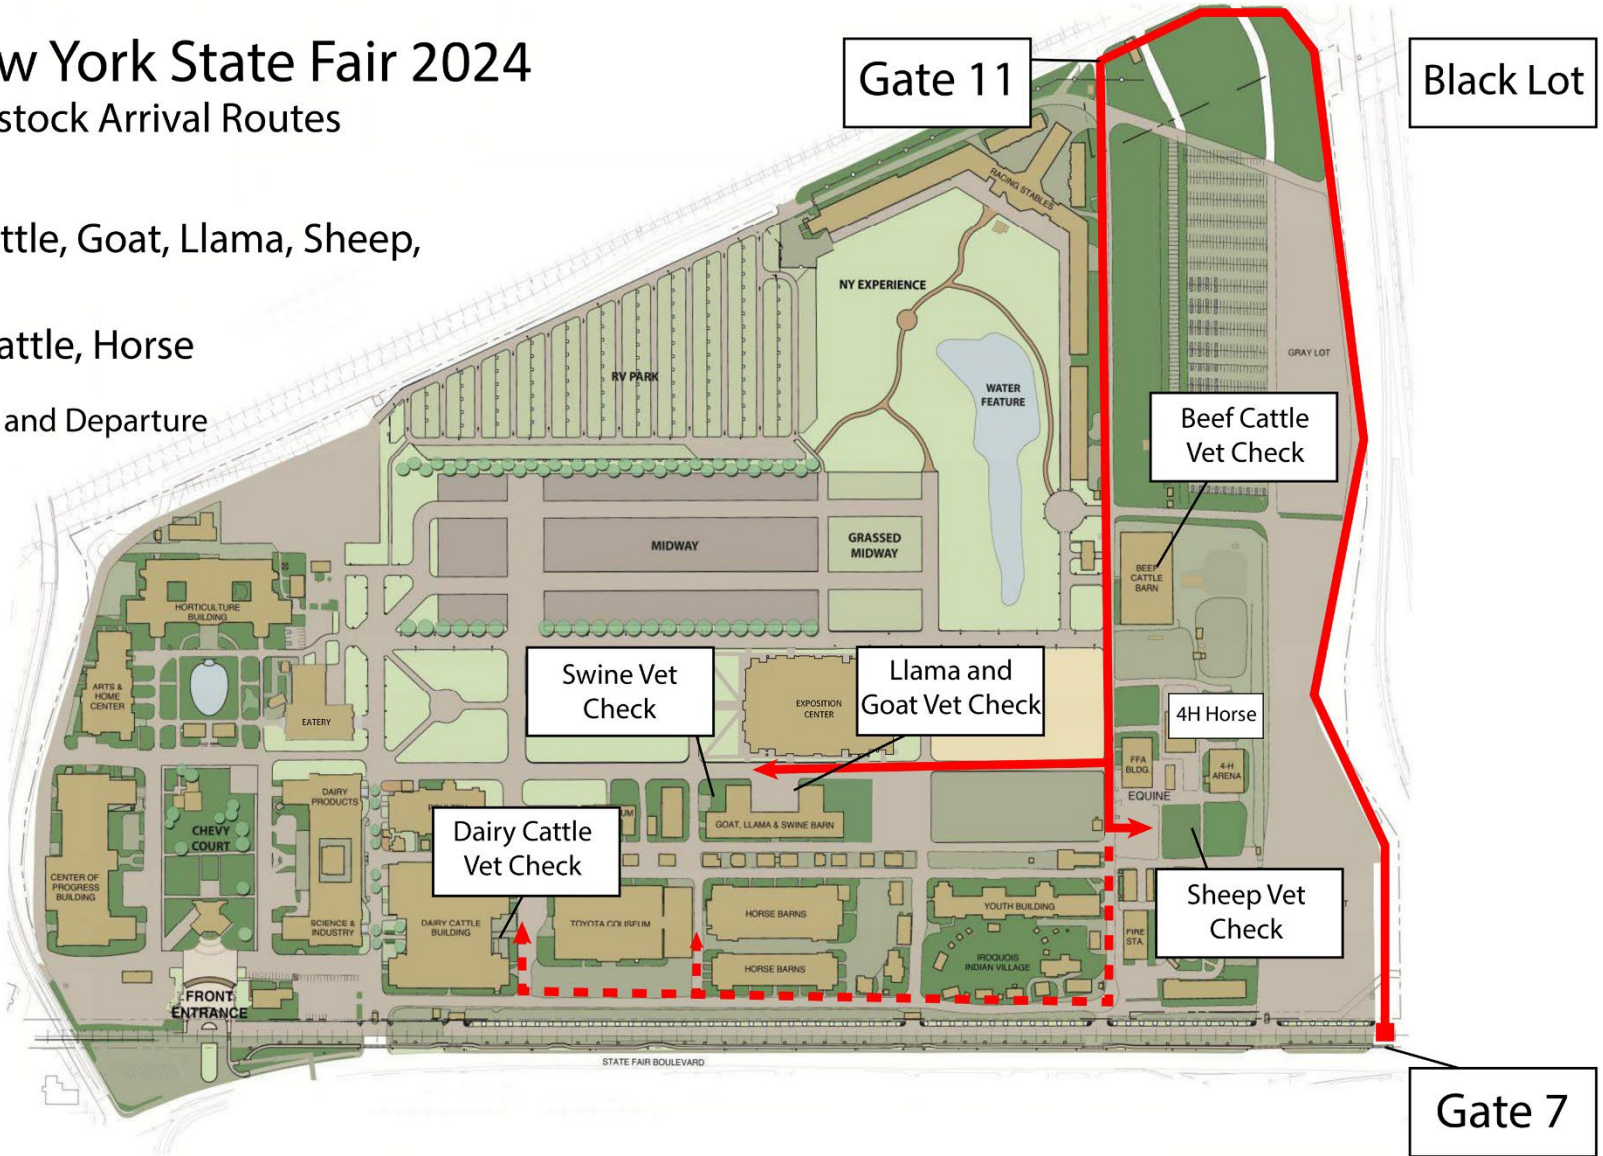

New York State Fair 2024

Livestock Arrival Routes

Beef Cattle, Goat, Llama, Sheep,
Swine

Dairy Cattle, Horse

Please refer to the Arrival and Departure form for specific times.

LIVESTOCK RELEASE ZONES

To be used to determine the livestock release order. We will use this map to determine what your zone letter will be.

= **Zone A** =
200 Plus miles
Over 4 hour drive

= **Zone B** =
150-199 Miles
Approx. 3 – 4 hour drive

= **Zone C** =
100-149 Miles
Approx. 2 – 3 hour drive

= **Zone D** =
50-99 Miles
Approx. 1 – 2 hour drive

= **Zone E** =
Less than 50 miles
1 Hour or less drive