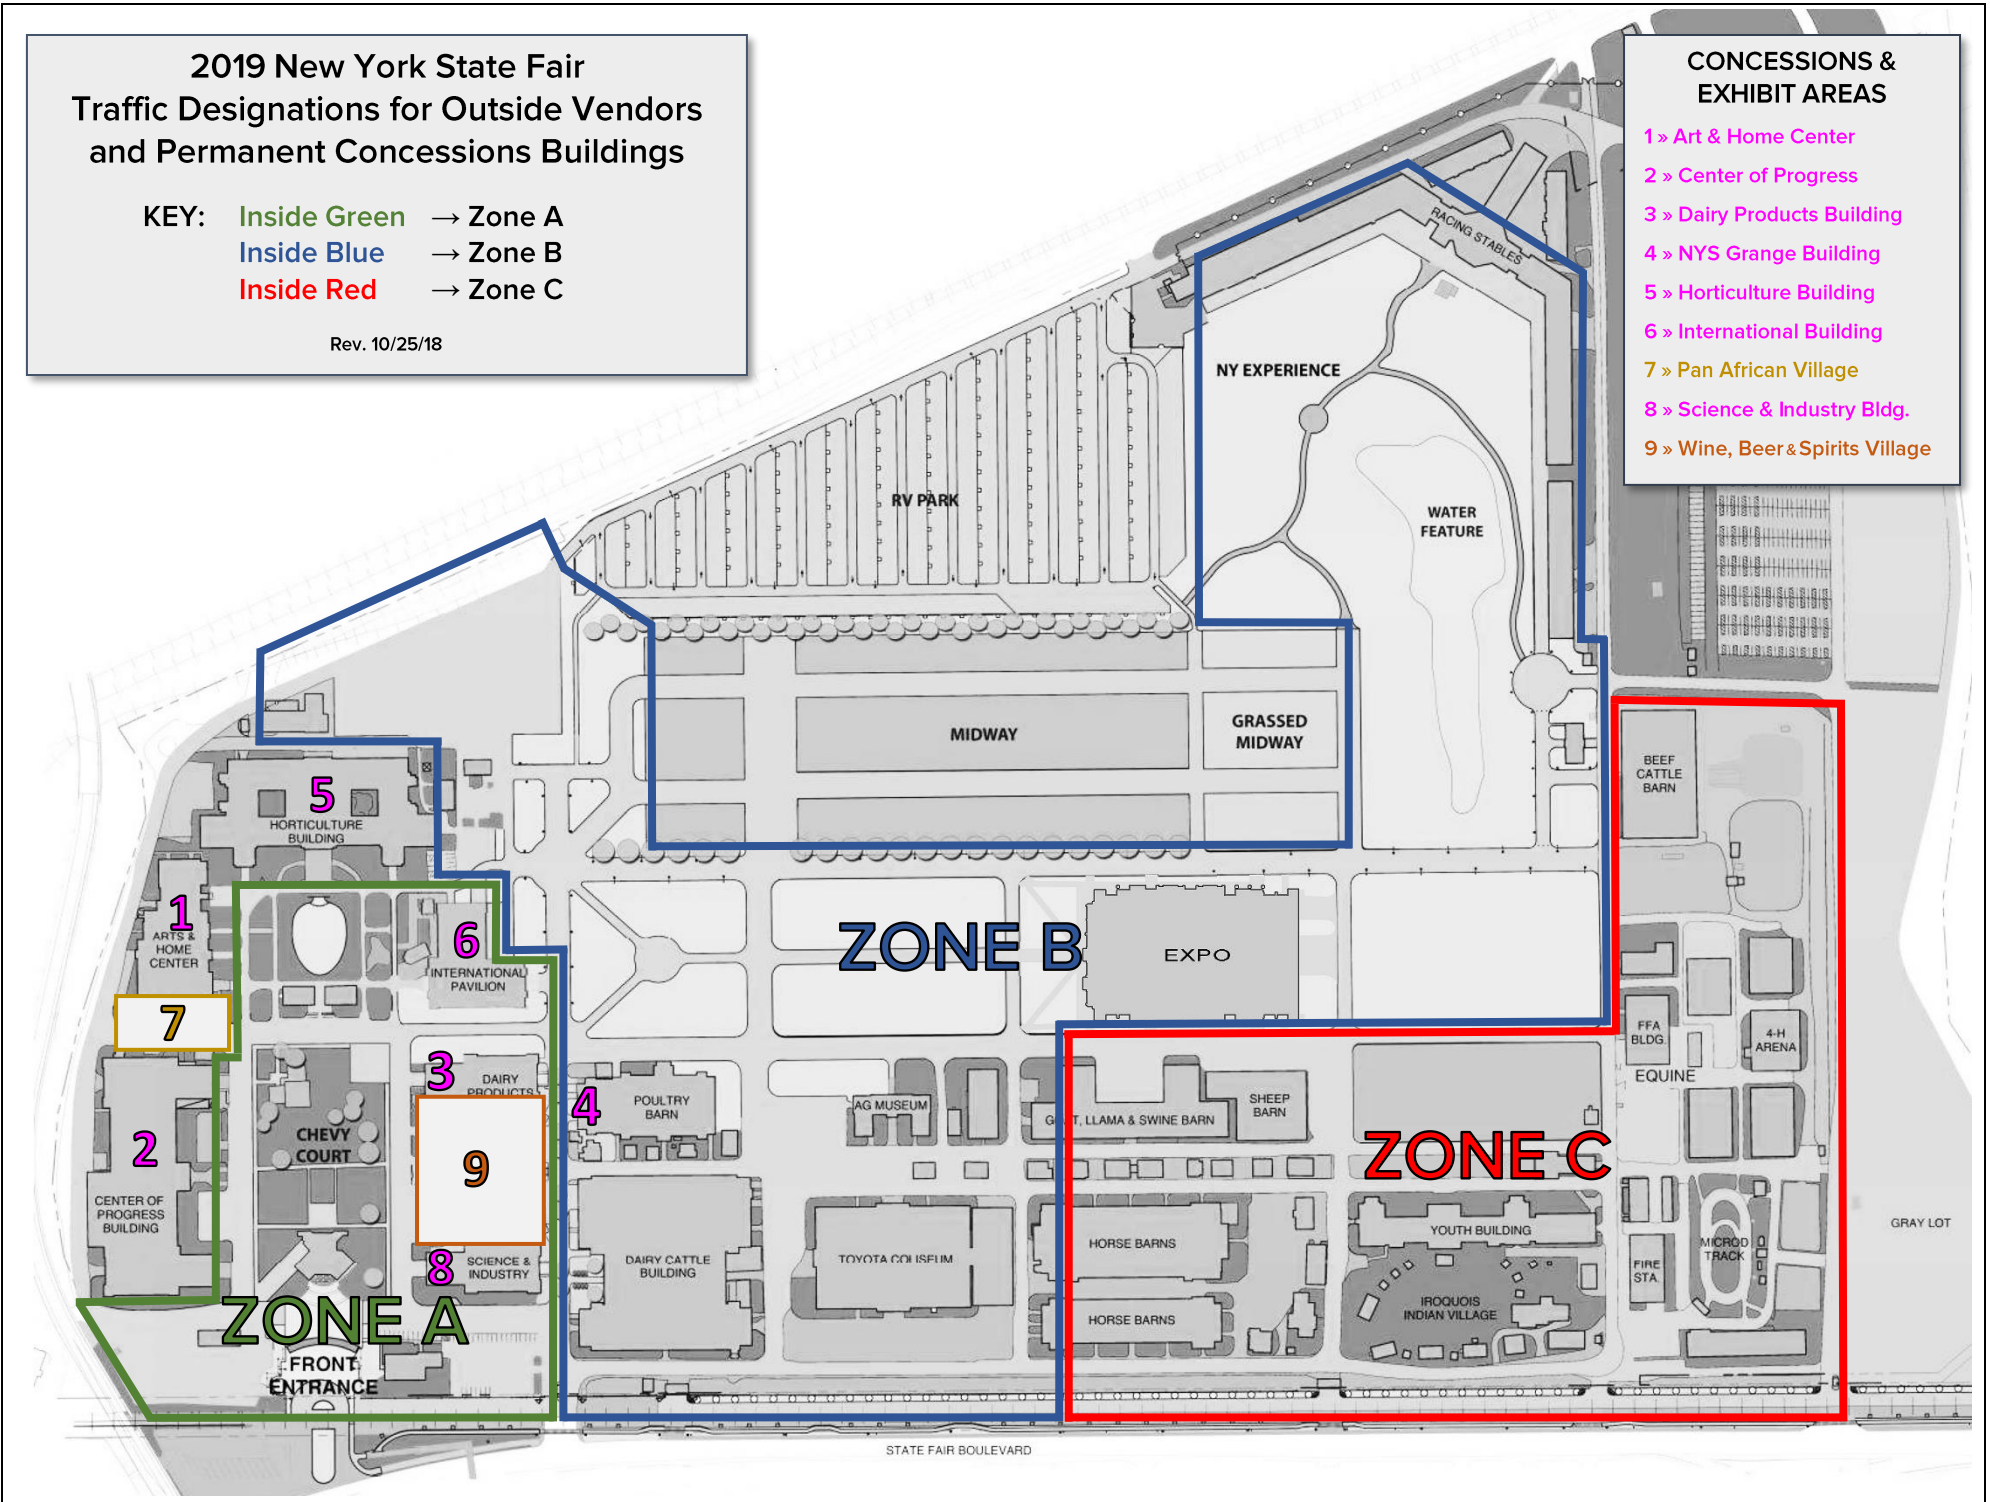

# 2019 New York State Fair Traffic Designations for Outside Vendors and Permanent Concessions Buildings

**KEY:** Inside Green → Zone A  
 Inside Blue → Zone B  
 Inside Red → Zone C

Rev. 10/25/18

## CONCESSIONS & EXHIBIT AREAS

- 1 » Art & Home Center
- 2 » Center of Progress
- 3 » Dairy Products Building
- 4 » NYS Grange Building
- 5 » Horticulture Building
- 6 » International Building
- 7 » Pan African Village
- 8 » Science & Industry Bldg.
- 9 » Wine, Beer & Spirits Village

STATE FAIR BOULEVARD