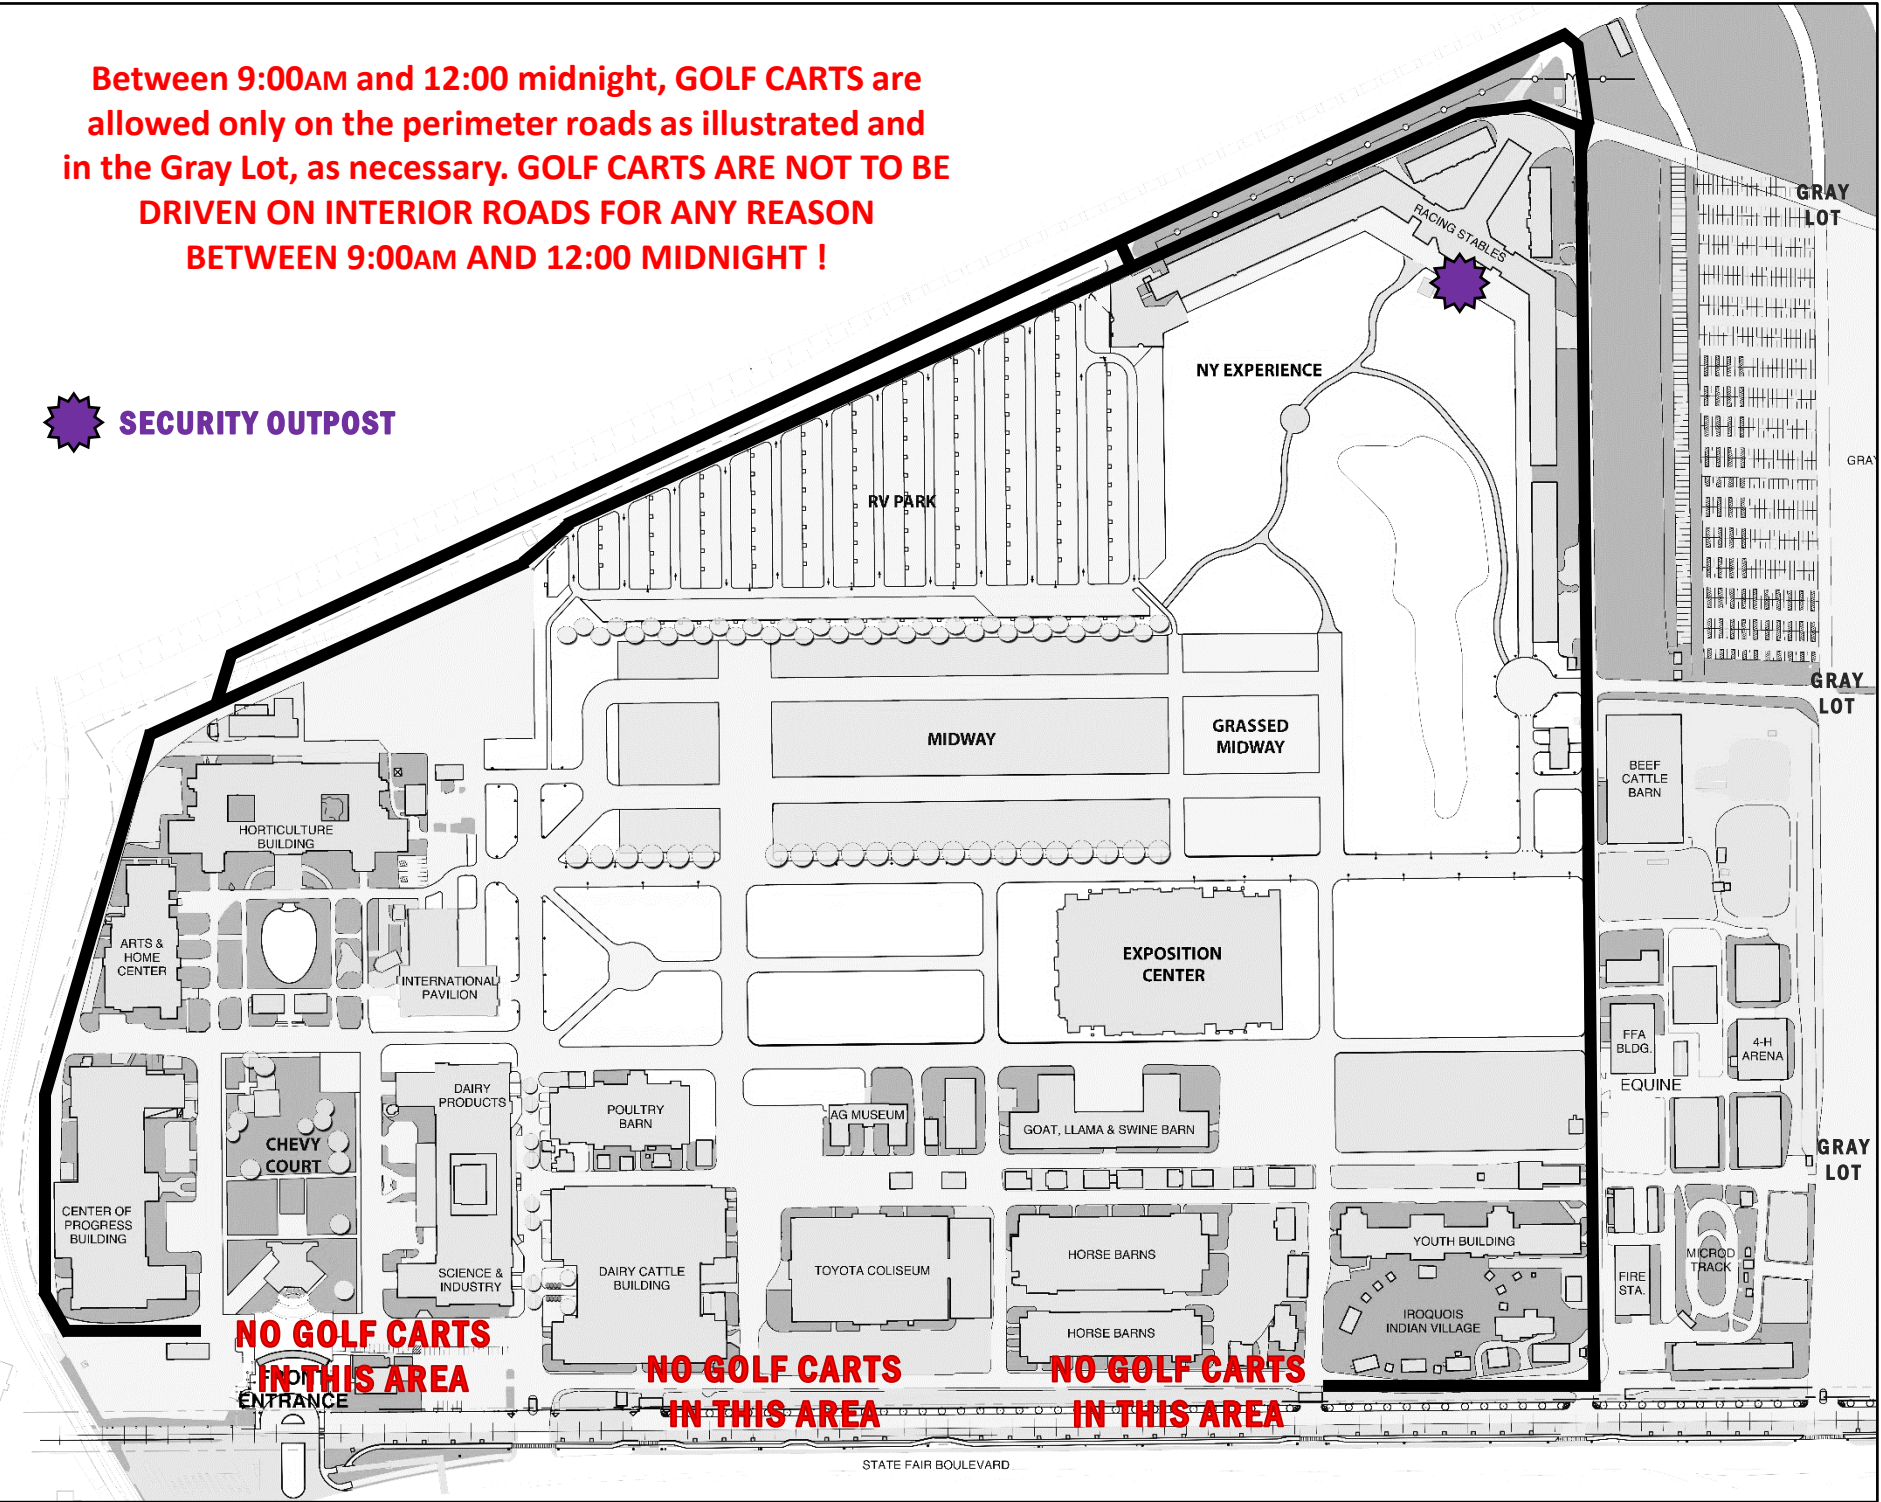

**Between 9:00AM and 12:00 midnight, GOLF CARTS are allowed only on the perimeter roads as illustrated and in the Gray Lot, as necessary. GOLF CARTS ARE NOT TO BE DRIVEN ON INTERIOR ROADS FOR ANY REASON BETWEEN 9:00AM AND 12:00 MIDNIGHT !**

 **SECURITY OUTPOST**

**NO GOLF CARTS  
IN THIS AREA**

**NO GOLF CARTS  
IN THIS AREA**

**NO GOLF CARTS  
IN THIS AREA**

STATE FAIR BOULEVARD