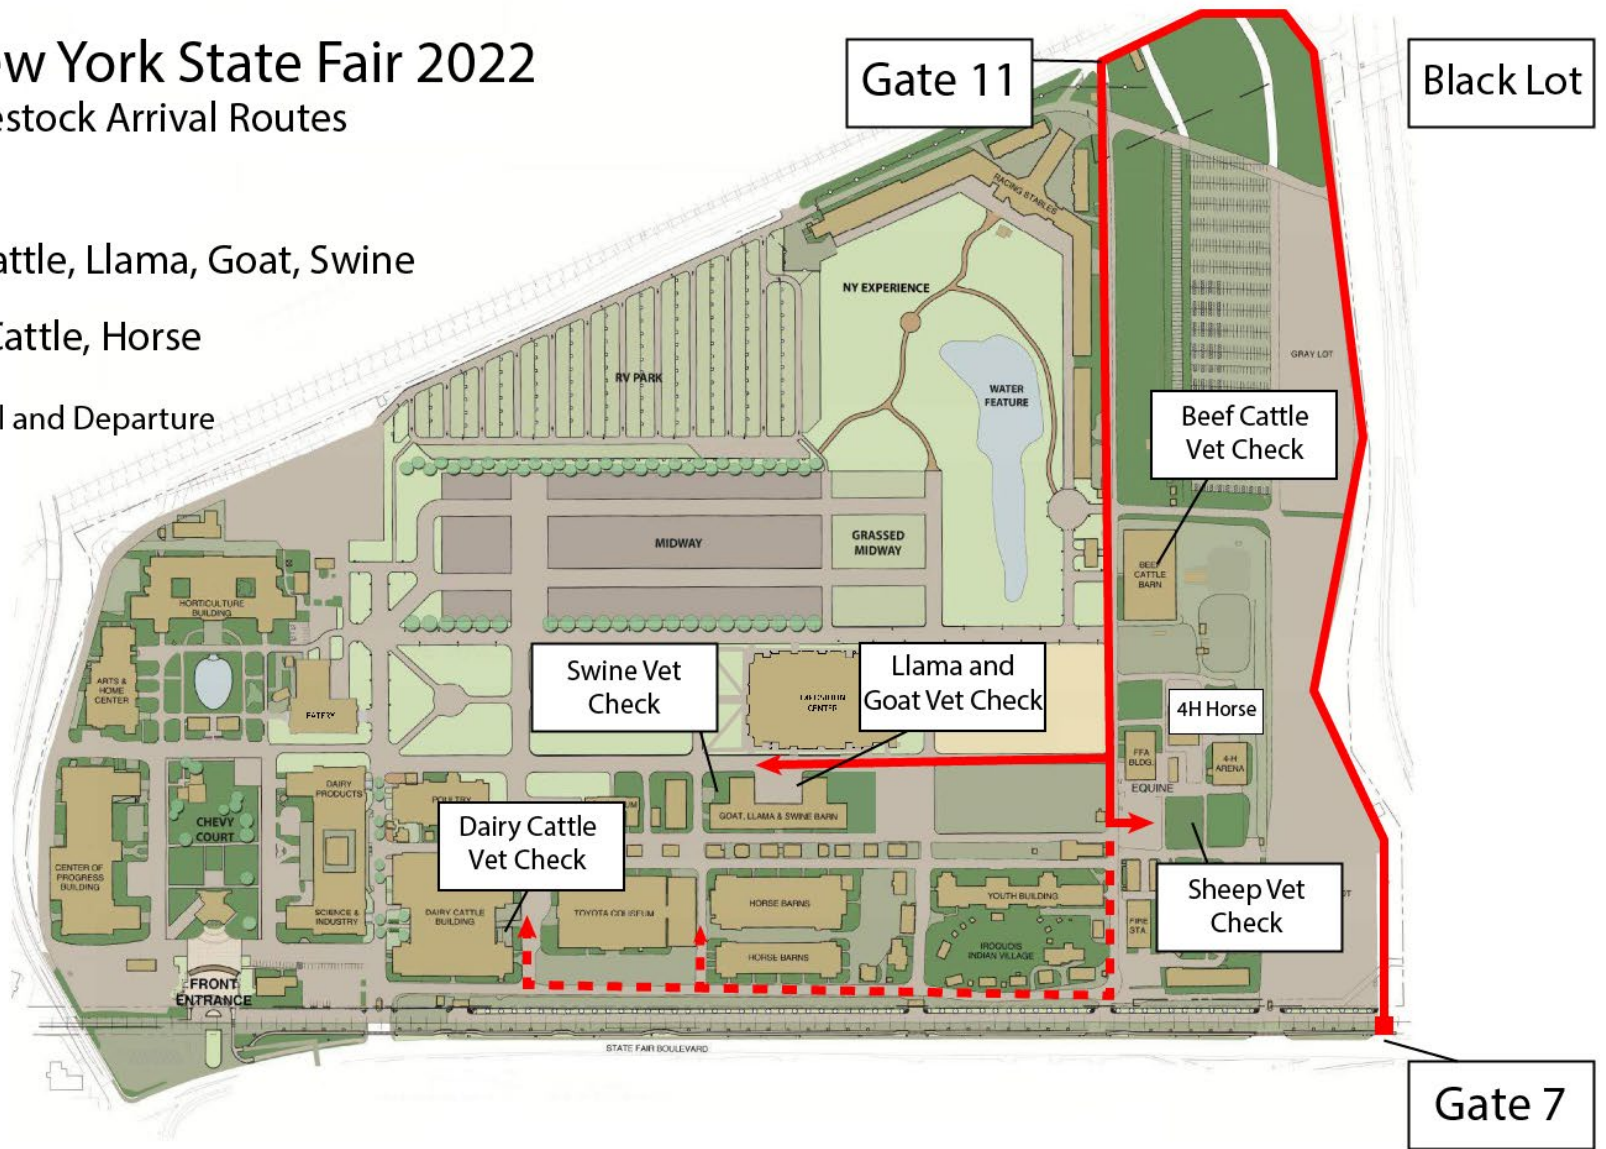

# New York State Fair 2022

## Livestock Arrival Routes

- Beef Cattle, Llama, Goat, Swine
- - - Dairy Cattle, Horse

Please refer to the Arrival and Departure form for specific times.

# LIVESTOCK RELEASE ZONES

To be used to  
determine the  
livestock release order.  
We will use this map to  
determine what your  
zone letter will be.

= **Zone A** =

200 Plus miles  
*Over 4 hour drive*

= **Zone B** =

150-199 Miles  
*Approx. 3 – 4 hour drive*

= **Zone C** =

100-149 Miles  
*Approx. 2 – 3 hour drive*

= **Zone D** =

50-99 Miles  
*Approx. 1 – 2 hour drive*

= **Zone E** =

Less than 50 miles  
*1 Hour or less drive*