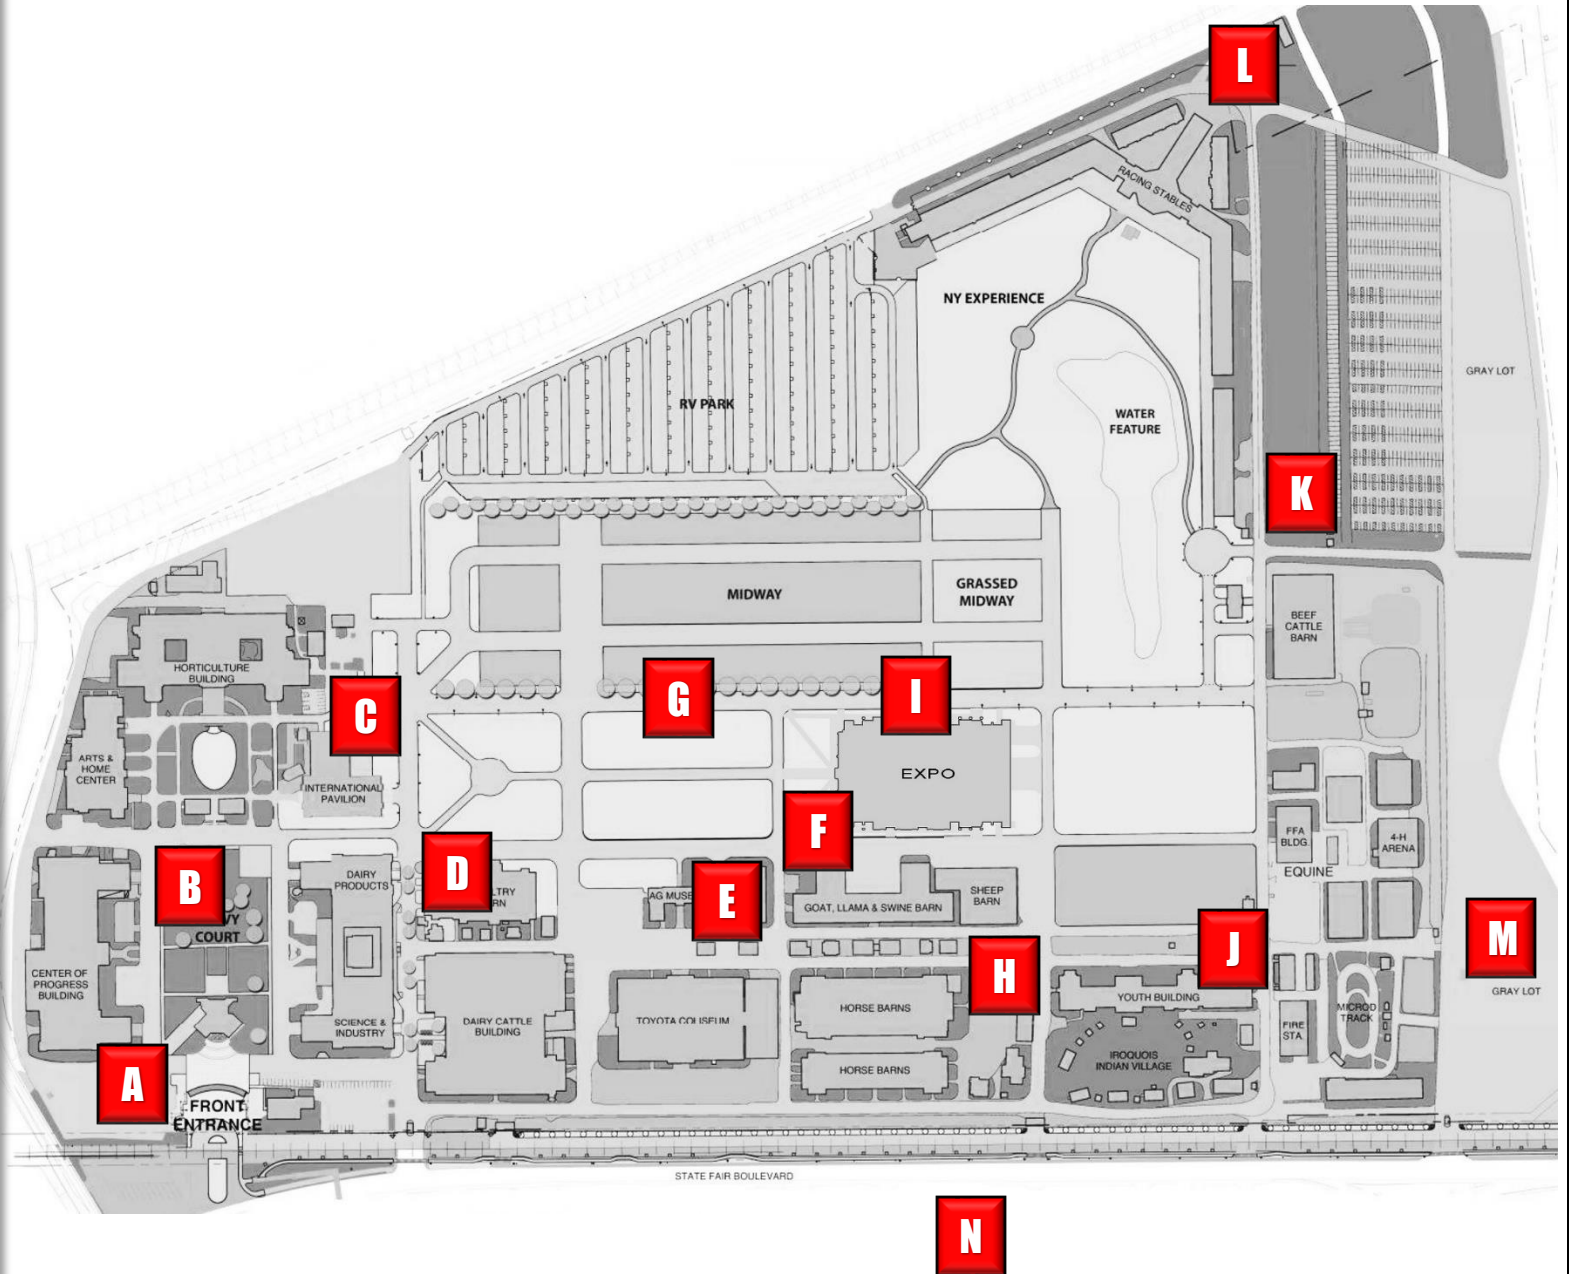

# Gray Water Dumping Locations Map

- A - Main Gate Restrooms**
  - Inside storage closets (2)
- B - Chevy Court Pavilion**
  - Men's room supply closet
- C - International Bldg.**
  - East side of Tully's
- D - Poultry Building Restrooms**
  - Plumbing chase room behind restroom (hard to access)
- E - Ag. Museum Restrooms**
  - Inside storage closets (2)
- F - Expo Center**
  - East end of building on Iroquois St.
- G - Broadway**
  - Next to pole #4 of Broadway Skyliner ride
- H - Restaurant Row Restrooms**
  - Inside storage closets (2)
  - Inside room at rear of building
- I - Broadway**
  - Next to pole #6 of Broadway Skyliner ride
- J - Talent Showcase Restrooms**
  - Men's room
  - Women's room
- K - Belle Isle RV Lot**
  - South of inside Gate 10
- L - Gate 11 Restrooms**
  - Inside storage closets (2)
- M - Gray Lot**
  - Across from Gate 9
- N - Pink Lot**
  - West side of Restroom/Shower Building