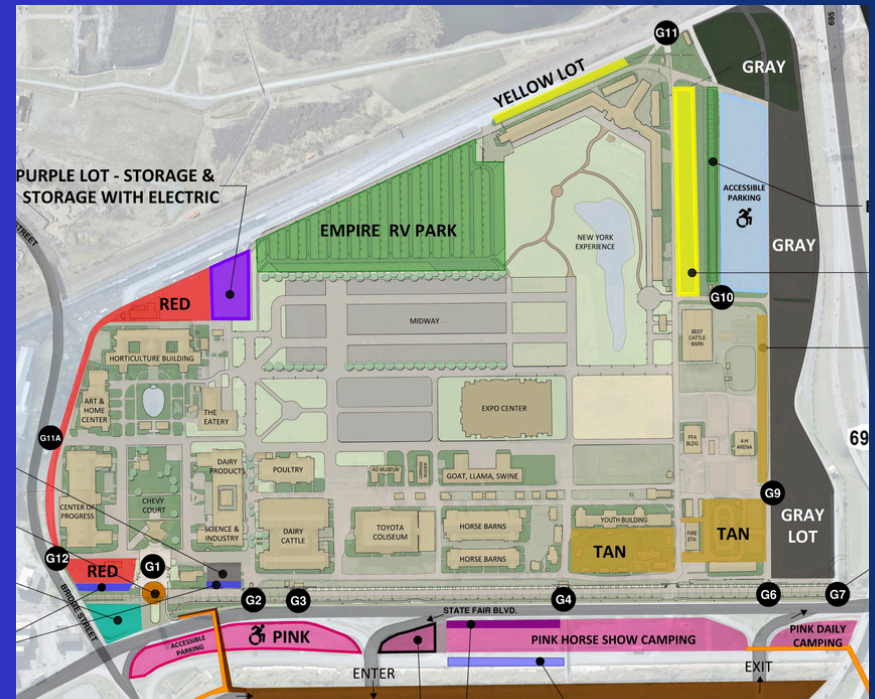

# 2025 Park-N-Ride

Sat & Sun- August 23 & 24  
 Sat & Sun- August 30 & 31

## OSWEGO

SHUTTLE LOCATION: OSWEGO HIGH SCHOOL

Departure: Oswego HS	Arrival: NYS Fair	Departure: NYS Fair	Arrival: Oswego HS
10:00AM	11:00AM	11:15AM	12:15PM
12:30PM	1:30PM	1:45PM	2:45PM
Driver Lunch 2:50PM-3:20PM			
3:25PM	4:25PM	4:40PM	5:40PM
5:55PM	6:55PM (Driver Break 7:00PM- 7:50PM)	7:55PM (Last Departure)	8:55PM

### STATE FAIR MAP

Shuttle pick up & drop off will be at the pink lot.